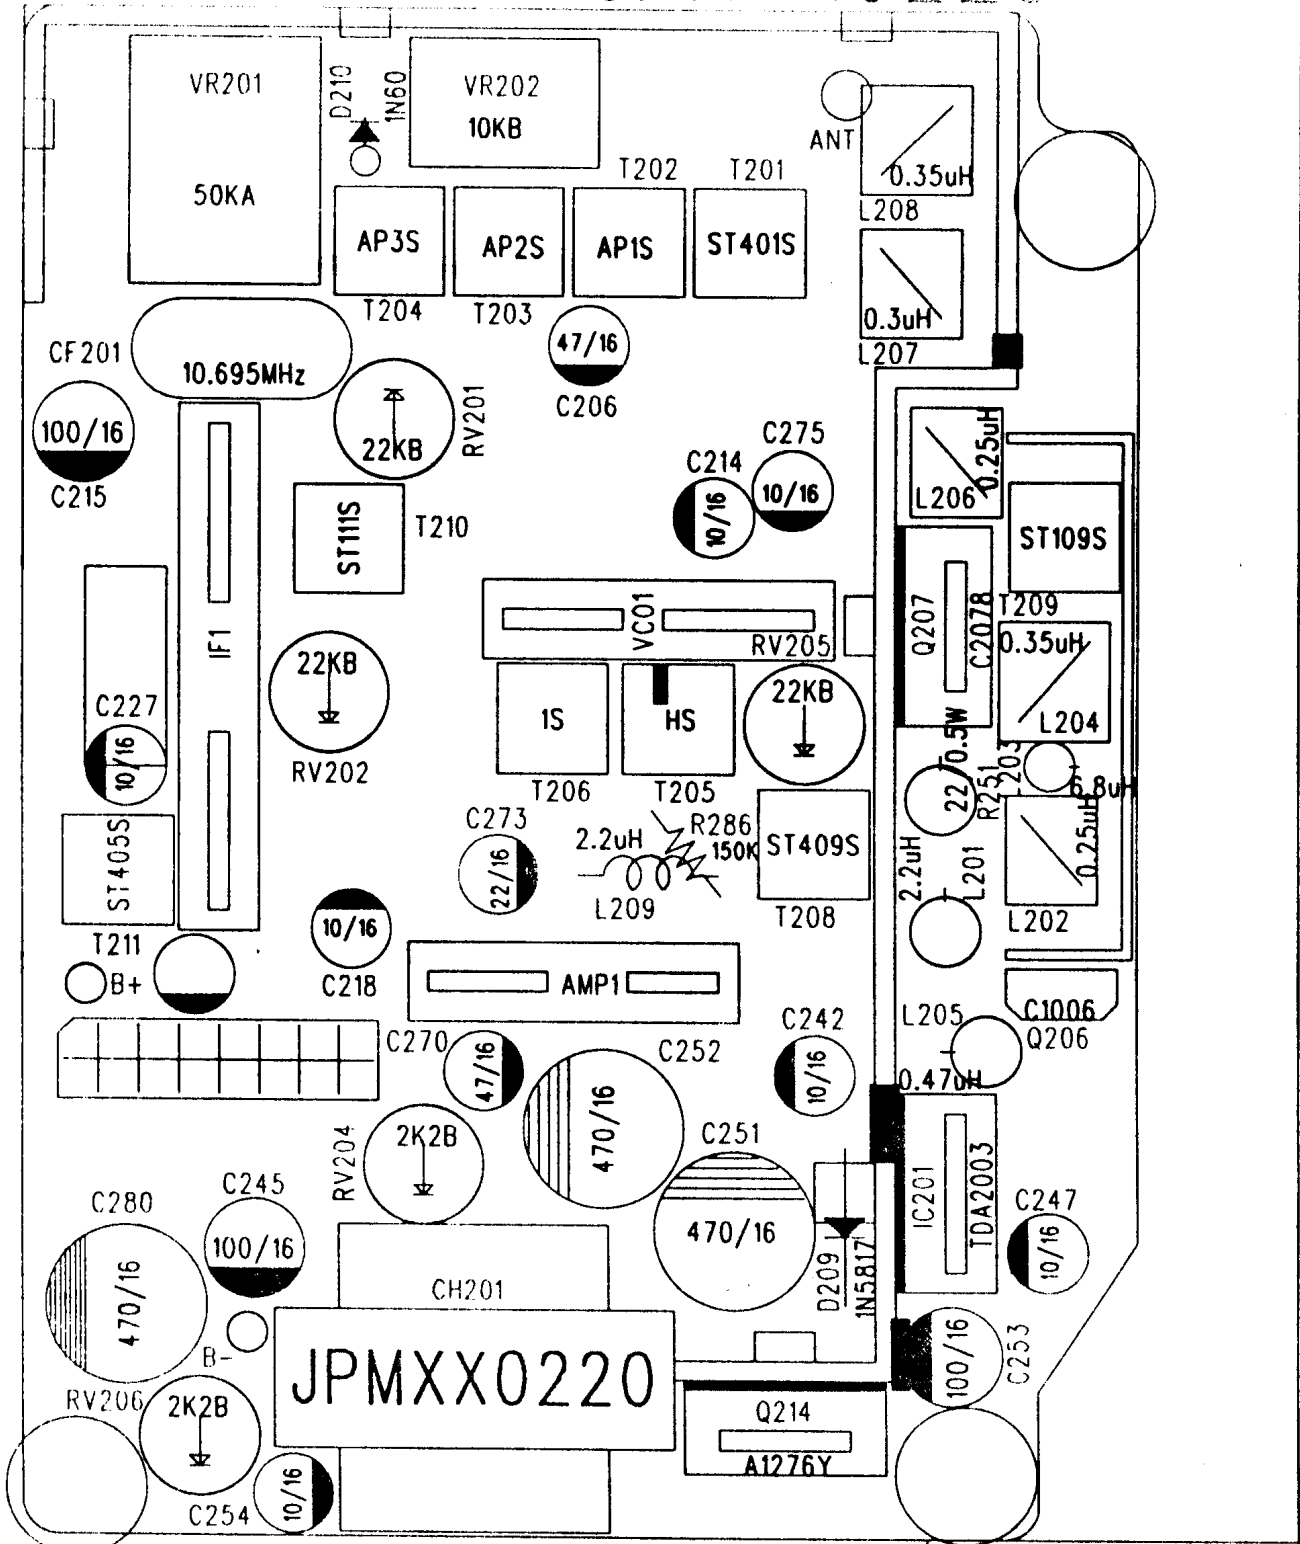

AE-2980

JPMXX0220

SCREEN TOP			COMP. SIDE	
			SEUNG YONG	
MODEL	AE-2980		SCALE	2.5=1
BUYER	ALBRECHT		MAT'L	FR-4(1/1)
NAME	MAIN P.C.B		SIZE	113.0x95.0x1.0t
DRAWN	CHECKED	APPROVED	PART NO	
S.C.Lee		REV.A	JPMXX0220	
Nov/24/95				